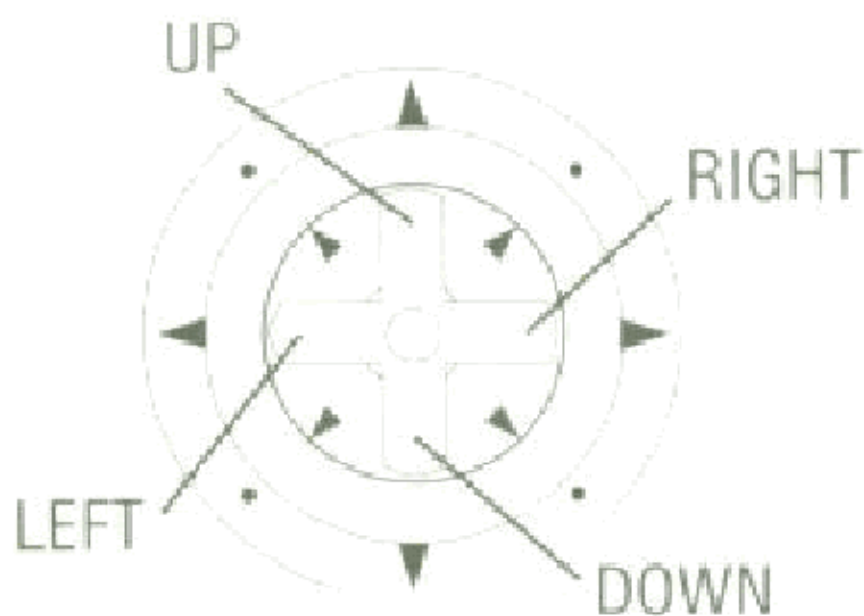

With R.B.I. Baseball '93, it's a whole new ball game . . .

CONTROL PAD

This manual refers to the following directions:

AT THE PLATE

TO ADJUST BATTER STANCE: Move the Directional Pad in desired direction.

TO SWING BAT: Press and hold the A Button for a complete swing.