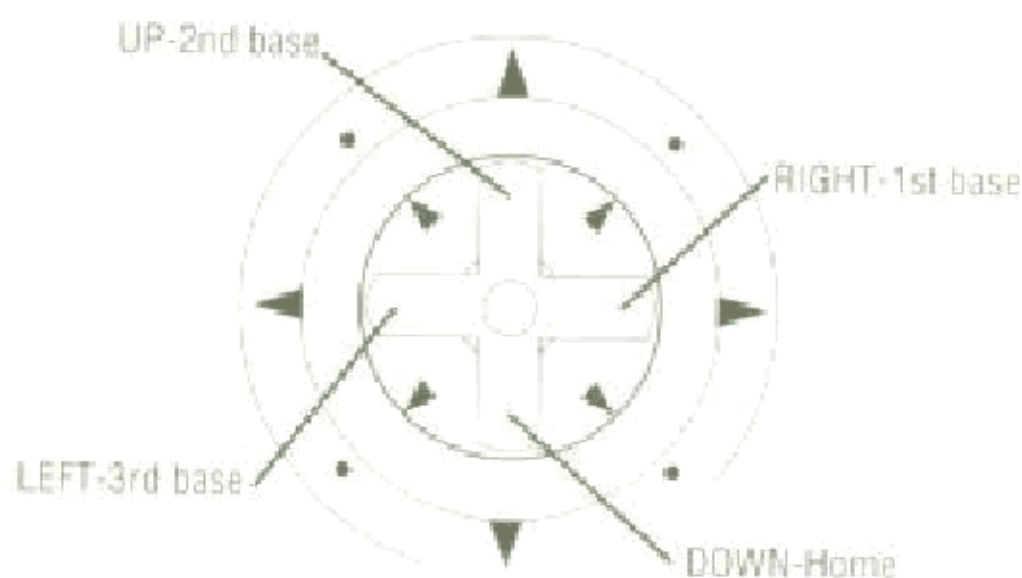

TO THROW TO FIRST BASE: Press the A Button.

TO THROW TO ANY BASE: Press the Directional Pad in the direction of the base you wish to throw the ball, and press the A Button.

TO RIFLE BALL TO ANY BASE: Press the Directional Pad in the direction of the base you wish to throw and press the A Button simultaneously.

TO RUN TO A BASE: Press the Directional Pad in the direction of the base you wish to run and Press the B Button. When no base is selected, the fielder will automatically run to first base.

TO DIVE: When the ball is hit, press the Directional Pad in the direction of the ball and press the B Button.

TO JUMP: Press the C Button.

NOTE: The pitcher cannot jump or dive