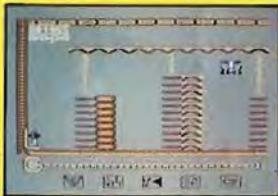

THING ON A SPRING

Commodore 64

The evil goblin is wreaking havoc on an unsuspecting world, casting spells and banishing its treasures to his underground factory deep in the bowels of the earth.

How can he be stopped? What can we do? Who can do it? There's only one saviour -- our hero -- Thing on a Spring!

Complete the magical jigsaw and break his fiendish spell.

THING ON A SPRING

Commodore 64

Commodore

64

 **Gremlin
Graphics**

THING ON A SPRING

Commodore 64