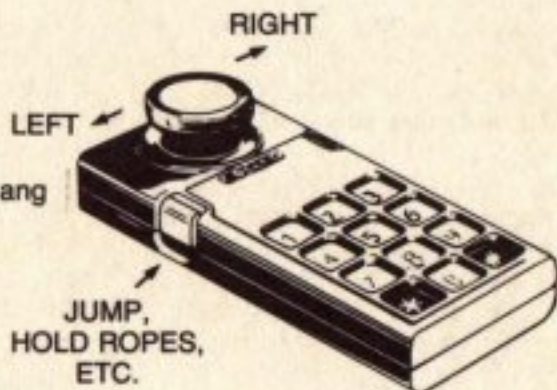

THE AMAZING

Playing Today!

**SAMMY
LIGHTFOOT**

LOADING INSTRUCTIONS

1. Make sure Colecovision unit is off before inserting or removing cartridge.
2. Insert Sammy Lightfoot cartridge into the slot, with the label facing you. Be certain it is locked into place.
3. Turn on the power to the television and Colecovision unit.
4. After the banner (title) page appears on the screen, your game options will appear.
5. Choose number of players and skill level.

CONTROLS

Joystick

Use stick to move Sammy left or right.

Use left side button to help Sammy jump, hang on to ropes or start the elevator.

CONTROL KEYS

Press ◀*▶ to restart same game.

Press ◀#▶ to change game options.

Press ◀1▶ to pause, and resume play.

HOW TO PLAY SAMMY LIGHTFOOT

Ladies and gentlemen, let me direct your attention to our center ring. In a few moments, high above your heads, you will see a performance that will chill and thrill you. You will see that great trapeze artist, Sammy Lightfoot, do things you wouldn't have thought possible!