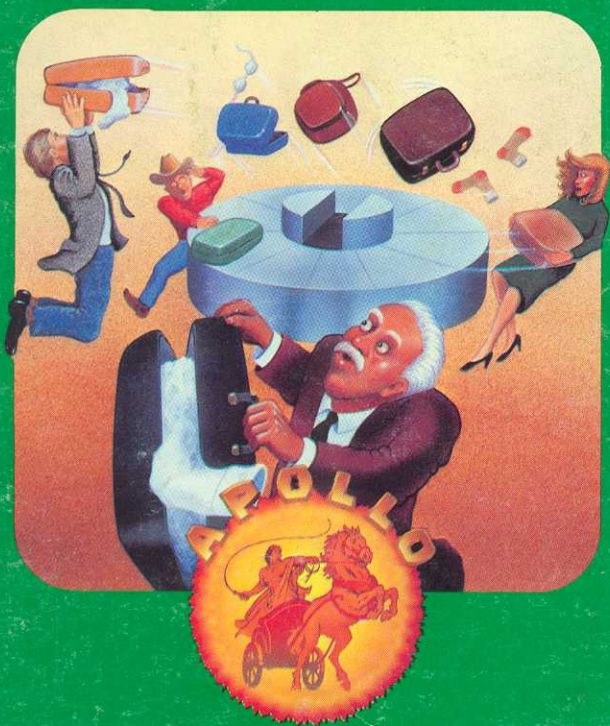

LOST LUGGAGE™

For One or Two Players

DIRECTIONS INSIDE FOR 6 EXCITING
GAME VARIATIONS

GAME INSTRUCTIONS

GAMES BY APOLLO, INC.

LOST LUGGAGE

Airplanes land in the background as you attempt to retrieve your luggage from the airport carousel. It suddenly goes amok, throwing off suitcases which you try to catch using the Joystick Controller. If you fail to catch the luggage, it will burst open, spilling out your unmentionables. As the game advances, the torrent of suitcases descending upon you multiplies.

THE SET-UP

Lost Luggage™ is played with one or two players using the Joystick Controller. Be sure the power is off when you insert or remove the Lost Luggage™ cartridge from your video game system.

THE DIFFICULTY SWITCH

THE JOYSTICK CONTROLLER

Hold your Joystick Controller so that the red "FIRE" button is in the upper left-hand corner. Use this button to start the game. Use your joystick to move your man (or men) in all eight directions around the baggage claim area.