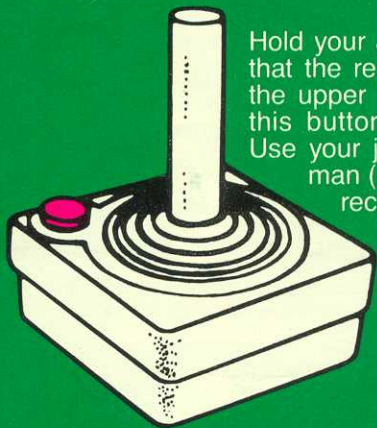

THE JOYSTICK CONTROLLER

Hold your Joystick Controller so that the red "FIRE" button is in the upper left-hand corner. Use this button to start the game. Use your joystick to move your man (or men) in all eight directions around the baggage claim area.