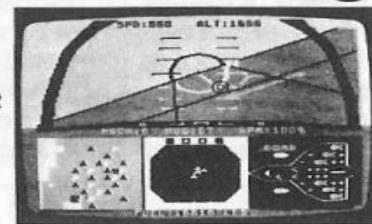

1. HUD ALTIMETER
2. HUD HEADING
3. AIR TO AIR RETICLE
4. HUD AIRSPEED
5. PITCH LINES
6. STEERING CUE
7. AIR TO GROUND RETICLE

8. MESSAGE INDICATOR
9. MACH INDICATOR
10. INFRA-RED WARNING INDICATOR
11. F-15 BASE
12. RADAR WARNING INDICATOR
13. AIRFIELD
14. SAM MISSILE SITE

15. NAVIGATION CURSOR
16. PRIMARY TARGET
17. AIRCRAFT POSITION INDICATOR
18. HORIZONTAL SITUATION DISPLAY (HSD)
19. FUEL STATUS DISPLAY
20. AIR TARGET DESIGNATOR BOX

21. MISSILE DESIGNATOR BOX
22. GROUND TARGET
23. ENGINE POWER INDICATOR
24. LOW ALTITUDE WARNING
25. WEAPONS ARMED INDICATOR

26. FUEL LOW WARNING
27. WEAPONS STATUS DISPLAY (WSD)
28. DROP TANK INDICATOR
29. RADAR-ELECTRONIC WARFARE DISPLAY (REWD)

ATARI SCREEN PICTURE