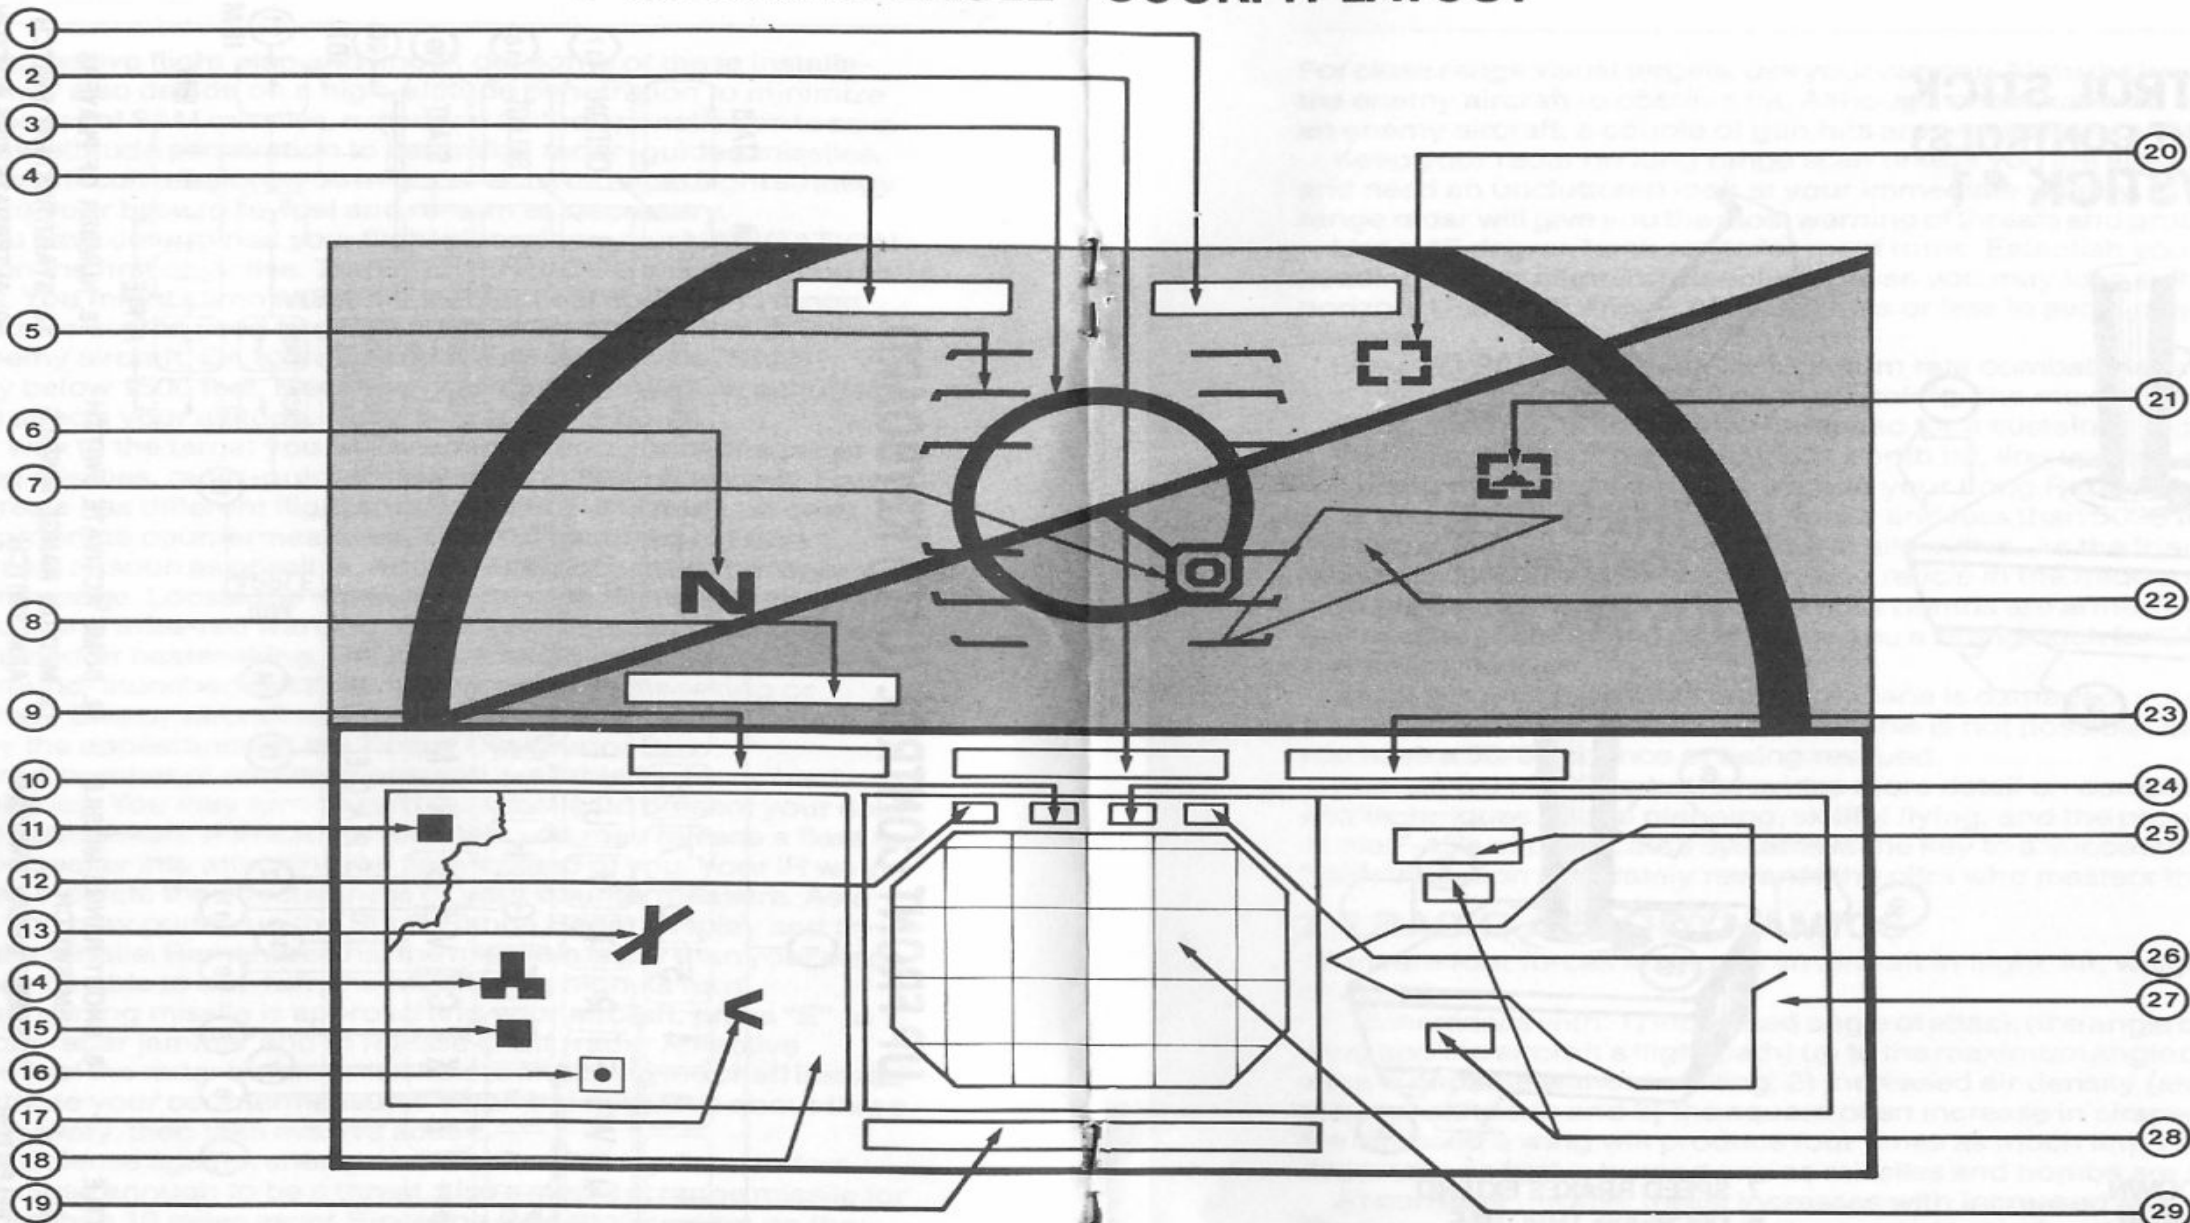

F-15 STRIKE EAGLE COCKPIT LAYOUT

- 1. HUD ALTIMETER
- 2. HUD HEADING
- 3. AIR TO AIR RETICLE
- 4. HUD AIRSPEED
- 5. PITCH LINES
- 6. STEERING CUE
- 7. AIR TO GROUND RETICLE

- 8. MESSAGE INDICATOR
- 9. MACH INDICATOR
- 10. INFRA-RED WARNING INDICATOR
- 11. F-15 BASE
- 12. RADAR WARNING INDICATOR
- 13. AIRFIELD
- 14. SAM MISSILE SITE

- 15. NAVIGATION CURSOR
- 16. PRIMARY TARGET
- 17. AIRCRAFT POSITION INDICATOR
- 18. HORIZONTAL SITUATION DISPLAY (HSD)
- 19. FUEL STATUS DISPLAY
- 20. AIR TARGET DESIGNATOR BOX

- 21. MISSILE DESIGNATOR BOX
- 22. GROUND TARGET
- 23. ENGINE POWER INDICATOR
- 24. LOW ALTITUDE WARNING
- 25. WEAPONS ARMED INDICATOR

- 26. FUEL LOW WARNING
- 27. WEAPONS STATUS DISPLAY (WSD)
- 28. DROP TANK INDICATOR
- 29. RADAR-ELECTRONIC WARFARE DISPLAY (REWD)

ATARI SCREEN PICTURE